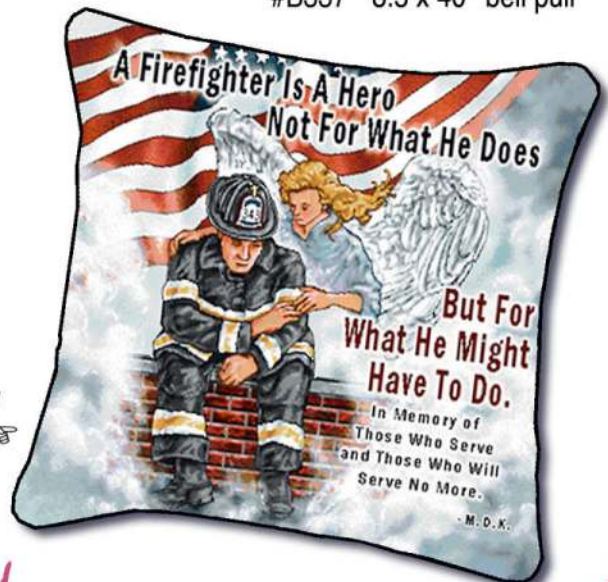

Fire Fighter
#B337 8.5 x 40" bell pull