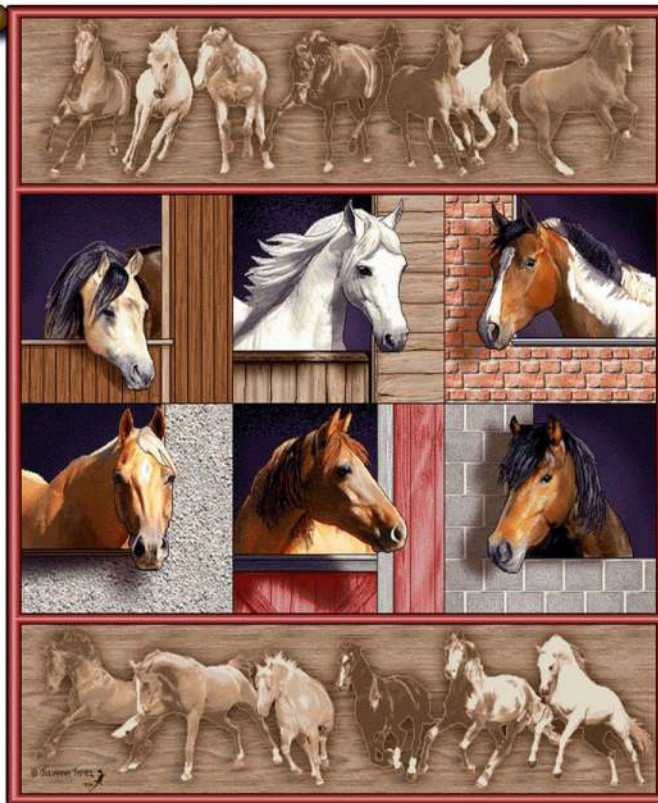

8.5 x 40" Bell Pull
#B357

27 x 36"
Wall Hanging
#W357

17 x 17"
Tote Bag
#T357

18 x 18" Pillow #P357

Emily

27 x 36" wall hanging
W514

Stablemates

8.5 x 40" bell pull # B229