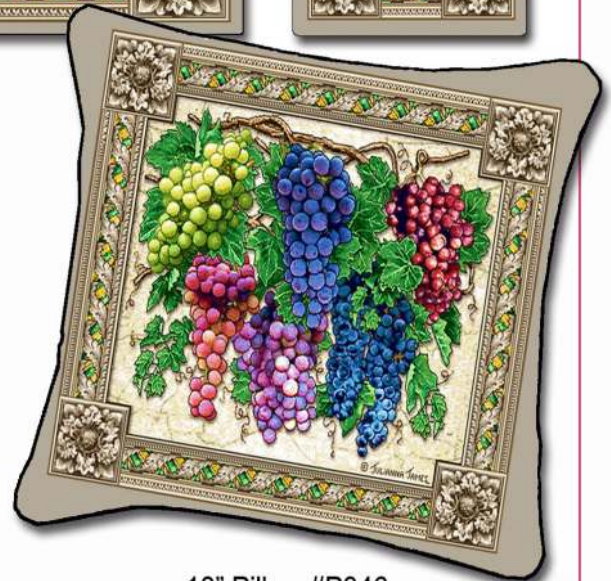

Note: Mini / Words are sold in pair units

Emily

The Vintage

Afghan #AF346 

Bell Pull #B346 

Wall Hanging
#W520

Tote Bag
#T346

18" Pillow #P346