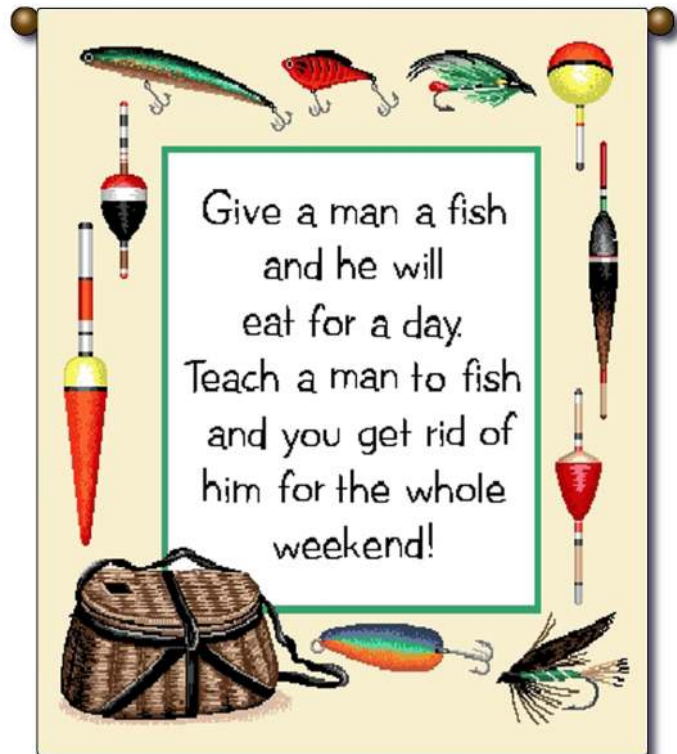

Wall Hanging #W538

Bell Pull #B377

#B344
Apple Wagon

Dancing in the Rain

Banner
#BA116

Emily

#B381
The Only Love

Give a Man a Fish