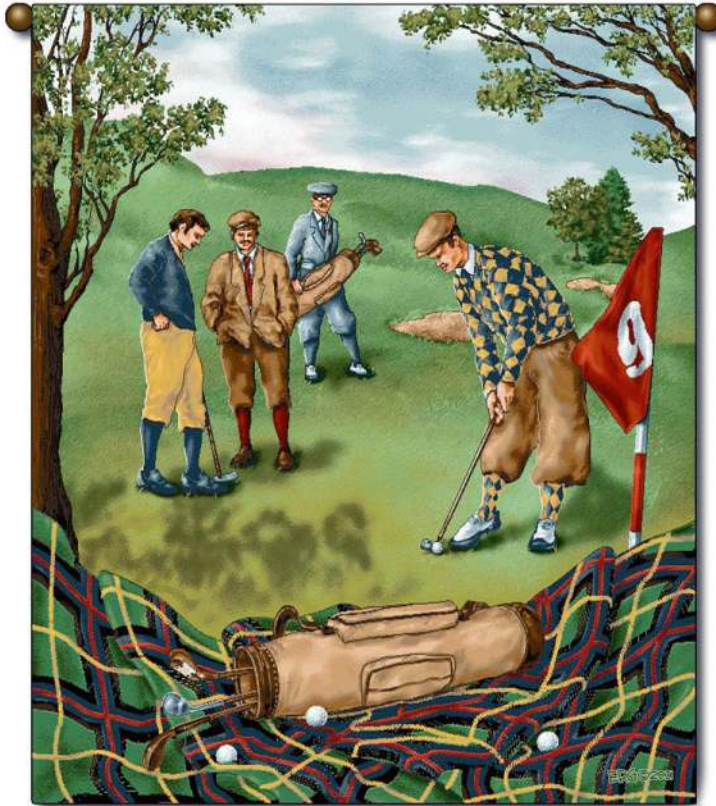

Note: Mini / Words are sold in pair units

HE WHO KNEELS
BEFORE GOD
CAN STAND
BEFORE ANYONE

#M461

Emily

Golf - Nostalgic

27 x 36" wall hanging
W510

8.5 x 40" bell pull
B230

#M427